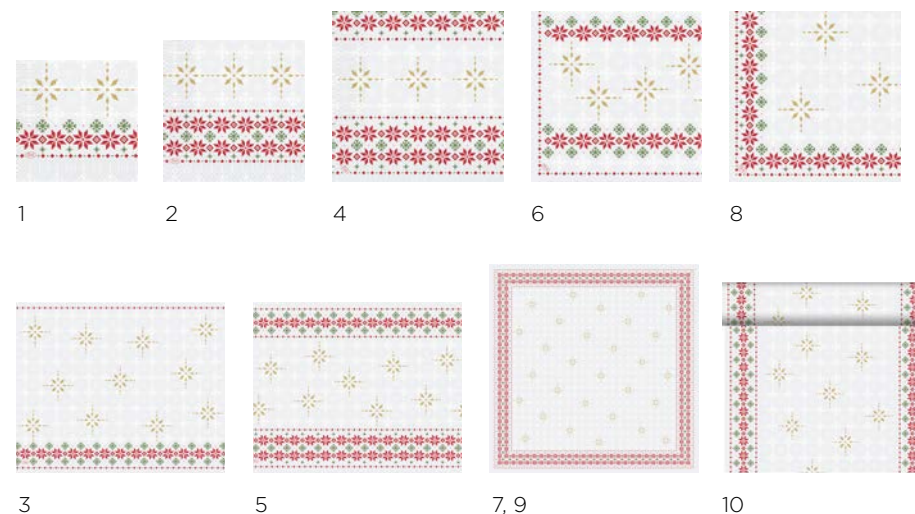

TRADITION

Designs by
DUNI

TRADITION

Kraft Board, 100% Recycled

Code: **SUPCJ023** 12" Crackers 50 mixed per case Gift Content **Red & Green Decoration**

NO.	CODE	DESCRIPTION	CASE SIZE
1	200801	NAPKINS 3-PLY 24X24CM TRADITION	1000
2	200803	NAPKINS 3-PLY 33X33CM TRADITION	1000
3	200804	PLACEMATS DC 30X40 TRADITION	500
4	200805	NAPKINS 3-PLY 40X40CM TRADITION	1000
5	200806	PLACEMATS PAPER 30X40 TRADITION	1000
6	200807	NAPKINS CLASSIC 40X40CM TRADITION	300
7	200808	SLIPCOVER DC 84X84CM TRADITION	100
8	200809	NAPKINS D-SOFT 40X40CM TRADITION	360
9	200810	SLIPCOVER DC 84X84CM TRADITION	100
10	200811	TETE A TET DUNICEL 0,4X24 TRADITION	4