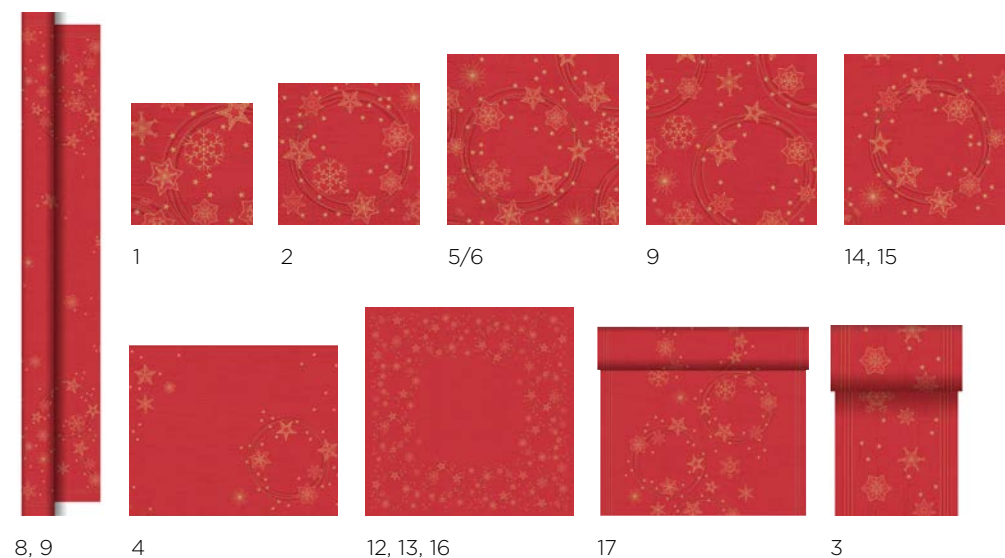

STAR SHINE RED **DUNI**

NO.	CODE	DESCRIPTION	CASE SIZE
1	200854	NAPKINS 3-PLY 24X24CM STAR SHINE RED	1000
2	200856	NAPKINS 3-PLY 33X33CM STAR SHINE RED	1000
3	200857	TABLERUN DUNICEL 0,15X20 STAR SHINE RED	6
4	200858	PLACEMATS DC 30X40 STAR SHINE RED	500
5	200859	NAPKINS 3-PLY 40X40CM STAR SHINE RED	1000
6	204426	NAPKINS 3-P 1/8 40X40CM STAR SHINE RED	1000
7	200860	PLACEMATS PAPER 30X40 STAR SHINE RED	1000
8	200861	BANQ.REEL DUNICEL 1,18X10 STAR SHINE RED	6
9	200862	BANQ.REEL DUNICEL 1,18X25 STAR SHINE RED	2
10	200863	NAPKINS CLASSIC 40X40CM STAR SHINE RED	300
11	200864	TABLECOVER DUNICEL 118X160 STAR SHINE RED	24
12	200865	SLIPCOVER D/S 84X84CM STAR SHINE RED	100
13	200867	SLIPCOVER DC 84X84CM STAR SHINE RED	100
14	200868	NAPKINS D-SOFT 40X40CM STAR SHINE RED	360
15	200869	NAPKINS D-LIN 40X40CM STAR SHINE RED	225
16	200870	SLIPCOVER DC 84X84CM STAR SHINE RED	100
17	200871	TETE A TET DUNICEL 0,4X24 STAR SHINE RED	4